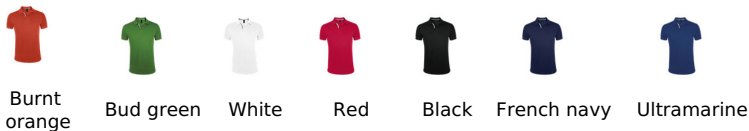

Quality

PIQUÉ 200
100% Ringspun cotton
Rib 1x1 collar and cuffs
Reinforcing contrasted tape on neck

Style

Short sleeves
Pearlised 2 button placket
Contrasting cuff tag and tape in button placket
Cut and sewn

Available sizes

Sizes	S	M	L	XL	XXL	3XL
A/B	70/49	72/52	74/55	76/57	78/60	80/63

Available colours

Packaging

Carton size : 60 x 39 x 30 cm

Weight per carton : 12.00kg

Related products

SOL'S PORTLAND WOMEN
00575