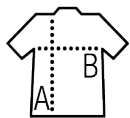

Quality

PIQUÉ 200
100% Ringspun cotton
Rib 1x1 collar and cuffs
Reinforcing contrasted tape on neck

Style

Short sleeves
Pearlised 2 button placket
Contrasting cuff tag and tape in button placket
Cut and sewn

Available sizes

Sizes	S	M	L	XL	XXL	3XL
A/B	70/49	72/52	74/55	76/57	78/60	80/63

Available colours

Packaging

Carton size : 60 x 39 x 30 cm

Weight per carton : 12.00kg

Related products

SOL'S PORTLAND WOMEN
00575